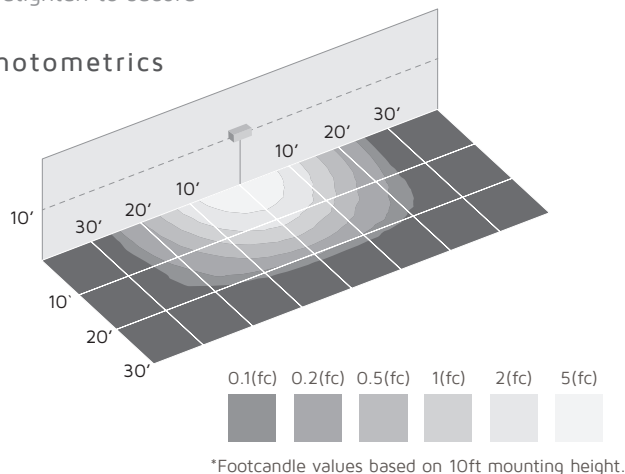

PANORAMA PRO 501

Rated for use as a ground flood or a wall mounted security flood, with COB technology for greater efficacy.

Performance

- High output COB LED produces up to 3800 lumens using only 50 watts, saving 67% over 150 watt halogen floods
- Long life LED saves in labor costs by reducing lamp replacements
- IP65 rated housing has attached yoke with 180° tilt and durable powder coat finish for great resistance to the elements

Construction

- Die-cast aluminum body with internal 120-277V driver and 16" 3-conductor 18AWG SJTW 'whip'
- COB LED has aluminum reflector to boost light output and create a wide beam of even light distribution
- COB and reflector are protected by gasket lined tempered glass lens cover which is sealed to frame

Photometrics

Specifications

| | |
|-------------------|----------------------------------|
| Series | Panorama PRO 501 |
| Input voltage | 100-277V, 50/60Hz AC |
| Color temperature | 3000K / 4500K |
| CRI | 75+ |
| Wattage | 50W |
| Lumens | 3500Lm / 3800Lm |
| Beam angle | 106° (180° tilt) |
| Housing | Die-cast coated aluminum |
| Lens | Tempered glass |
| Rating | c/UL/us Listed for wet locations |
| Dimensions | 11-1/4"W x 9-1/8"H x 5-5/8"D |
| Switching | Branch circuit or photocell* |
| Mounting | Yoke, canopy or watertight j-box |
| LED type | COB (Chip on Board) LED |
| Rated life | 50,000 hrs |